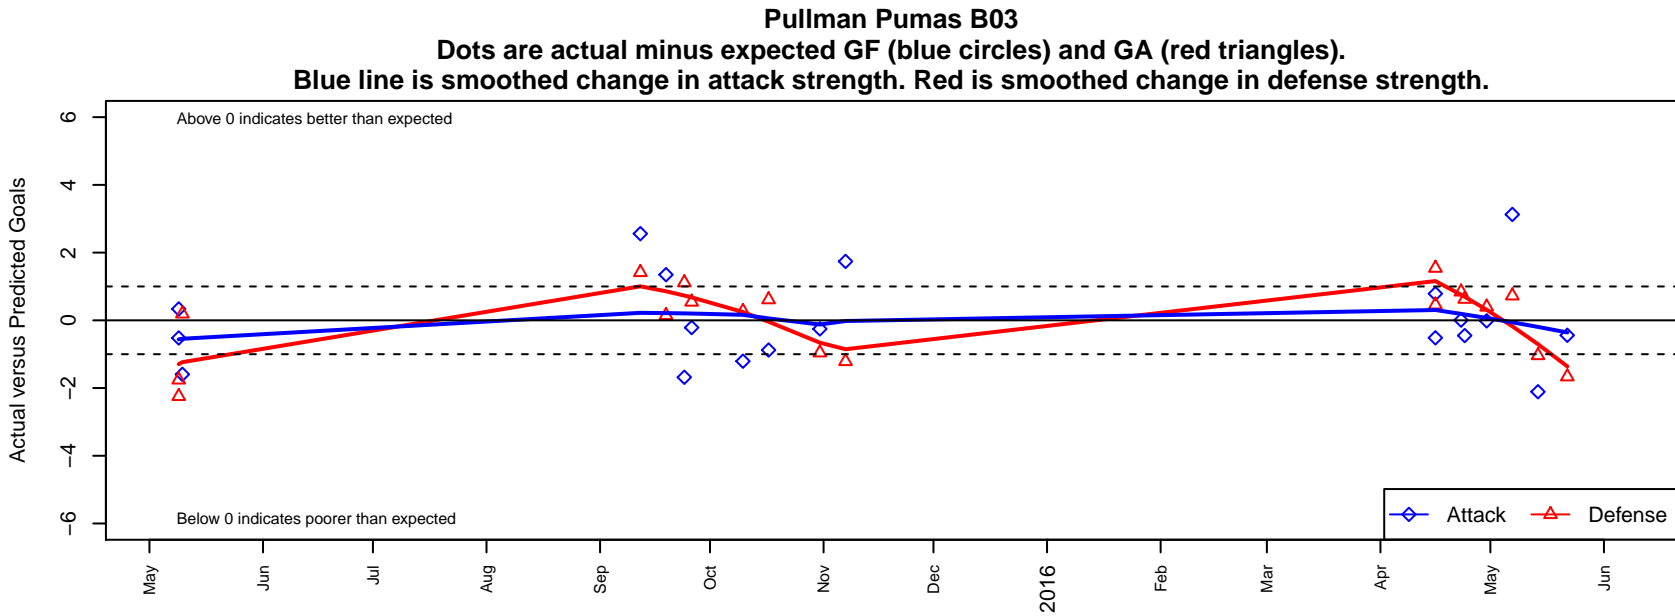

Pullman Pumas B03

Pullman SC
 Pullman, WA
 B03 total strength=444
 attack=0.37 defense=0.23
 fall league = NWL Group 1 U12
 spr league = Spr PSPL–Inland Div 2 U12
 notes= Oately 2014–5

alt names used:
 PULLMAN – OATLEY
 Pullman Soccer Club Boys '03

Venues played:
 2014 HotShot U11
 2015 NWL Group 1 U12
 2015 Spr PSPL–Inland Div 2 U12

**attack and defense variance (black dot)
relative to other teams
and top 10 in region**

**attack and defense rating
relative to others at age
and all opponents in last 13 months**