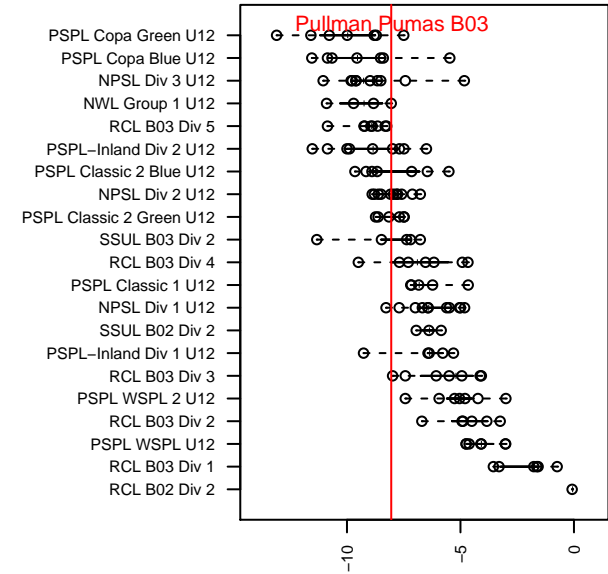

Pullman Pumas B03

Pullman SC
 Pullman, WA
 B03 total strength=444
 attack=0.37 defense=0.23
 fall league = NWL Group 1 U12
 spr league = Spr PSPL–Inland Div 2 U12
 notes= Oately 2014–5

alt names used:
 PULLMAN – OATLEY
 Pullman Soccer Club Boys '03

Venues played:
 2014 HotShot U11
 2015 NWL Group 1 U12
 2015 Spr PSPL–Inland Div 2 U12

**attack and defense variance (black dot)
relative to other teams
and top 10 in region**

**attack and defense rating
relative to others at age
and all opponents in last 13 months**